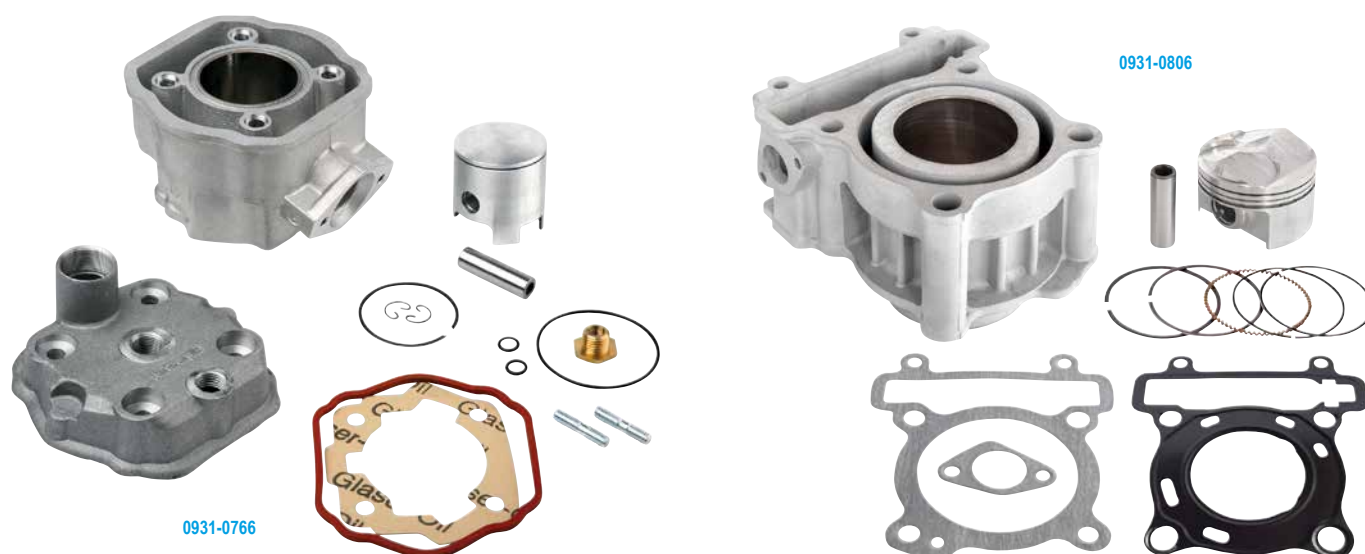

NUOVI
PRODOTTI

AIRSGAL
The power of engine

CILINDRI E KIT CILINDRO

PER CICLOMOTORI, SCOOTER, MAXISCOOTER E MOTO OFFROAD

WE SUPPORT THE SPORT®

WWW.PARTSEUROPE.EU

CYLINDER AND PISTON KITS

- Kits for replacing a piston or complete cylinder
- Airtal aluminum cylinders feature Scanimet coating (nickel and silicon carbide) for greater durability and heat resistance
- Cylinder kit contains: aluminum cylinder, head, piston and gasket set
- Piston kit contains aluminum cylinder, piston and gasket set
- Replacement ring sets and gaskets available separately