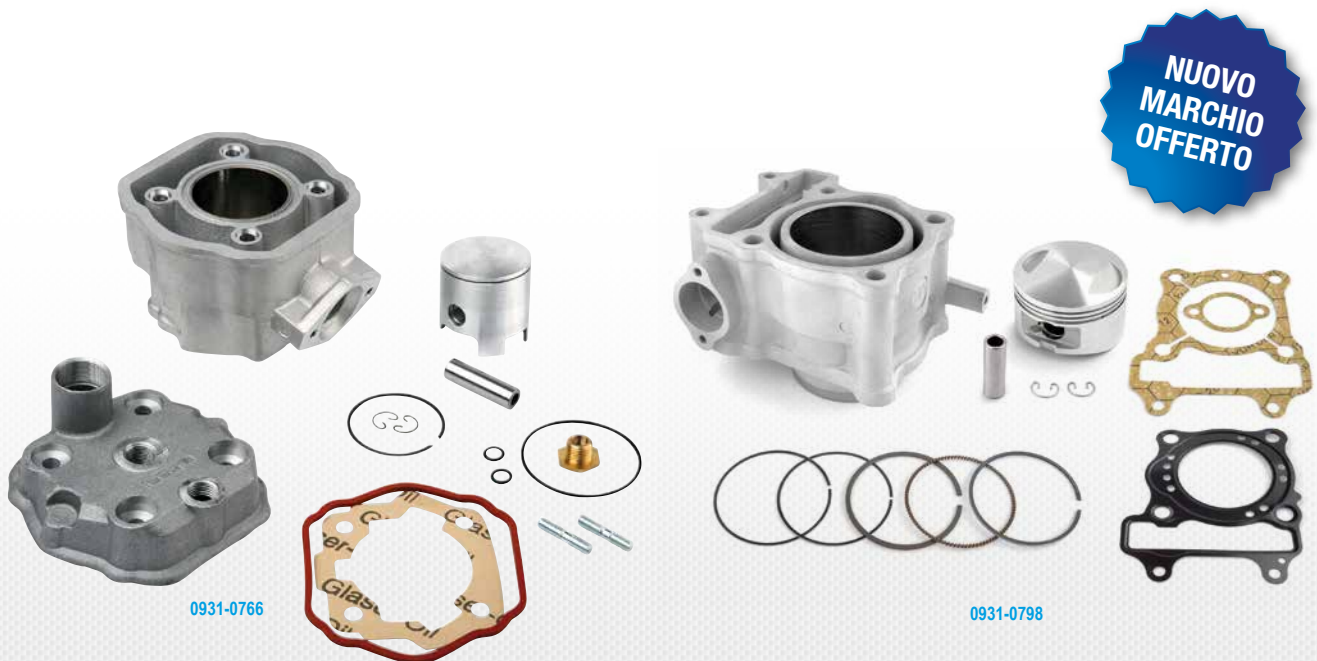

NUOVI
PRODOTTI

AIRSGAL
The power of engine

CILINDRI E KIT CILINDRO

PER CICLOMOTORI, SCOOTER, MAXISCOOTER E MOTO OFFROAD

WE SUPPORT THE SPORT®

WWW.PARTSEUROPE.EU

CYLINDER AND PISTON KITS

- Kits for replacing a piston or complete cylinder
- Airtal aluminum cylinders feature Scanimet coating (nickel and silicon carbide) for greater durability and heat resistance
- Cylinder kit contains: aluminum cylinder, head, piston and gasket set
- Piston kit contains aluminum cylinder, piston and gasket set
- Replacement ring sets and gaskets available separately