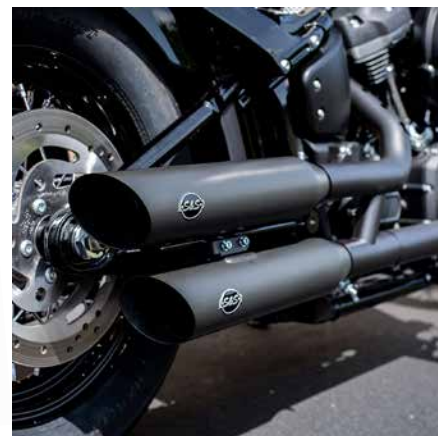

1801-1385

SLASH-CUT EC EURO 4 SLIP-ON MUFFLERS

- Classic slash cut styling
- High temp Chrome finish
- All hardware gaskets included
- Made in USA

COLOUR/FINISH	CERTIFICATION	SIZE	PART #
18-19 DELUXE FLDE | HERITAGE FLHC/S			
Chrome	EURO 4	3.25"	1801-1381
18-19 LOW RIDER FXLR | STREET BOB FXBB | FAT BOY FLFB/S | BREAKOUT FXBR/S | SLIM FLSL			
Chrome	EURO 4	3.25"	1801-1384
Black Ceramic	EURO 4	3.25"	1801-1385

All part numbers in **BOLD BLUE** are new for this year

14.12.2018