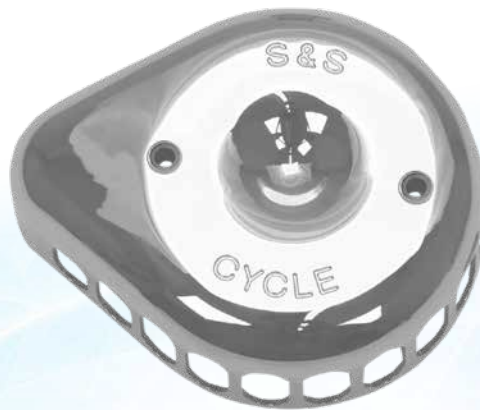

**NEW
PRODUCTS**

NEW PRODUCTS

MINI TEARDROP COVERS

1014-0272

1014-0273

CHROME STEALTH AIR CLEANER COVERS

- Fit all S&S Stealth Air Cleaner Kits
- 85% of original size
- Iconic look
- Machined openings around the rim add style and provide additional air flow
- Gloss Black or Chrome

DESCRIPTION	PART #
Chrome	1014-0272
Gloss Black	1014-0273

All part numbers in **BOLD BLUE** are new for this year

29.12.2017

WE SUPPORT THE SPORT®

WWW.PARTSEUROPE.EU