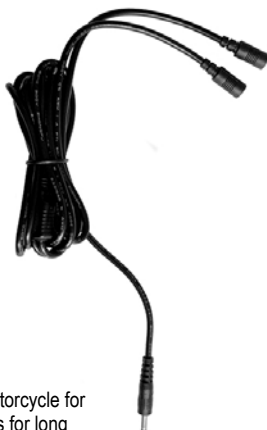

## NETWORK CHARGER

- Replacement for WarmMe heated clothing (vest, gloves and socks)

DESCRIPTION	PART #
Network Charger	<b>3807-0472</b>

## AUTO AND MOTORCYCLE LIGHTER POWER

- Power supply, with 12V car/motorcycle lighter, for direct power for WarmMe Heated Clothing

**3807-0470**
**3807-0471**

DESCRIPTION	PART #
Auto and Motorcycle Lighter Power	<b>3807-0470</b>
Car / Bike Adapter	<b>3807-0471</b>

## "Y" CABLE FOR GLOVES SUPPLY

- "Y" cable for connection to car/motorcycle for continuous power supply of gloves for long journeys, length 1,3 m

DESCRIPTION	PART #
"Y2 Cable for Gloves Supply	<b>3807-0473</b>