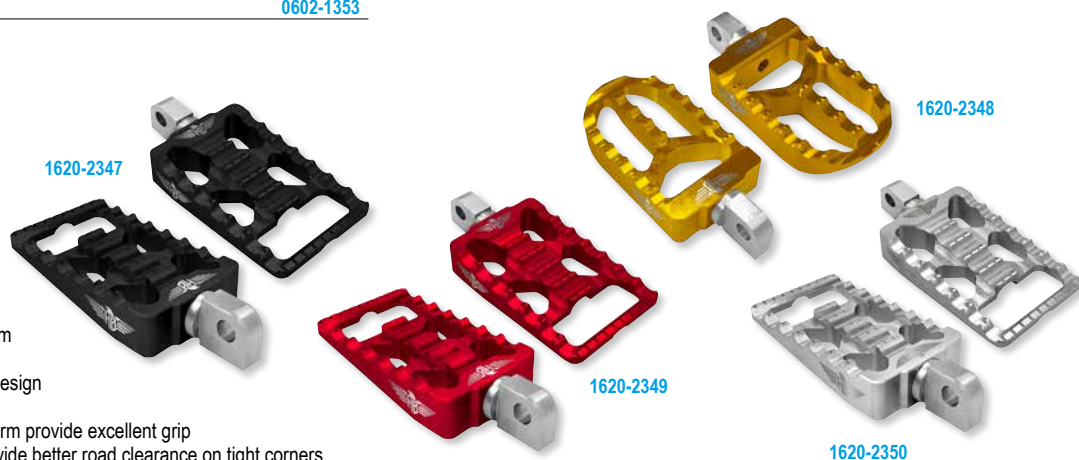

All part numbers in **BOLD BLUE** are new for this year

02.12.2021

CLUBSTYLE RISERS (CONT)

PULLBACK RISERS FOR 25,4 MM (1") HANDLEBARS	
COLOR	PART #
15 CM (6")	
Black w/ black clamp	0602-1305
Black w/ gold clamp	0602-1306
Black w/ red clamp	0602-1307
Black w/ silver clamp	0602-1308
Silver w/ black clamp	06021-309
Silver w/ gold clamp	0602-1310
Silver w/ red clamp	0602-1311
Silver w/ silver clamp	0602-1312
20,5 CM (8")	
Black w/ black clamp	0602-1313
Black w/ gold clamp	0602-1314
Black w/ red clamp	0602-1315
Black w/ silver clamp	0602-1316
Silver w/ black clamp	0602-1317
Silver w/ gold clamp	0602-1318
Silver w/ red clamp	0602-1319
Silver w/ silver clamp	0602-1320
25,5 CM (10")	
Black w/ black clamp	0602-1321
Black w/ gold clamp	0602-1322
Black w/ red clamp	0602-1323
Black w/ silver clamp	0602-1324
Silver w/ black clamp	0602-1325
Silver w/ gold clamp	0602-1326
Silver w/ red clamp	0602-1327
Silver w/ silver clamp	0602-1328

DESCRIPTION	PART #
ADAPTER	
28,6 mm (1 1/8") adapter	0602-1353

MIX FOOTPEGS

- Made from lightweight billet aluminum
- Rotate full 360° for custom comfort
- V1 style has a straight, aggressive design
- V2 style features rounded corners
- Serrated top surface and wide platform provide excellent grip
- Bottom is smooth and angled to provide better road clearance on tight corners
- Sold in pairs