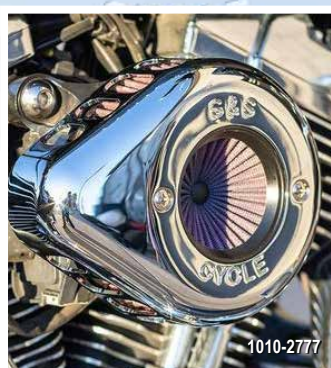

WE SUPPORT THE SPORT®

WWW.PARTSEUROPE.EU

PARTS
EUROPE