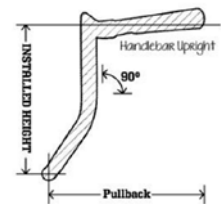

# NEW PRODUCTS

WE SUPPORT THE SPORT®

[WWW.PARTSEUROPE.EU](http://WWW.PARTSEUROPE.EU)

0601-5305

0601-5306

**PRE-WIRED MONKEY BAR MBB HANDLEBAR**

- The pre-wired option retains the OEM premium quality twist grip sensor
- Pre-Wired Monkey Bars come complete with internal switch wires and connectors installed
- The installed throttle side pull wire allows for easy twist grip sensor exchange
- Simple step by step instructions will guide you through the painless install
- All needed materials are included
- A standard Road Glide master cylinder clamp is required when installing 2015 and later OEM Monkey Bars on CVO models

SIZE	PULLBACK (MM)	WIDTH (MM)	RISE (MM)	CENTER WIDTH (MM)	BLACK	CHROME
8"	205	900	205	265	<b>0601-5305</b>	<b>0601-5306</b>
10"	205	900	255	265	<b>0601-5307</b>	<b>0601-5308</b>
12"	205	900	305	265	<b>0601-5309</b>	<b>0601-5310</b>
14"	205	900	355	265	<b>0601-5311</b>	<b>0601-5312</b>
16"	205	900	405	265	<b>0601-5313</b>	<b>0601-5314</b>

0601-5319

0601-5320

**PRE-WIRED MONKEY BAR OEM HANDLEBAR**

- The pre-wired option retains the OEM premium quality twist grip sensor
- Pre-Wired Monkey Bars come complete with internal switch wires and connectors installed
- The installed throttle side pull wire allows for easy twist grip sensor exchange
- Simple step by step instructions will guide you through the painless install
- All needed materials are included
- A standard Road Glide master cylinder clamp is required when installing 2015 and later OEM Monkey Bars on CVO models

SIZE	PULLBACK (MM)	WIDTH (MM)	RISE (MM)	CENTER WIDTH (MM)	BLACK	CHROME
10"	205	865	255	265	<b>0601-5315</b>	<b>0601-5316</b>
12"	205	890	305	265	<b>0601-5317</b>	<b>0601-5318</b>
14"	205	915	355	265	<b>0601-5319</b>	<b>0601-5320</b>
16"	205	925	405	265	<b>0601-5321</b>	<b>0601-5322</b>