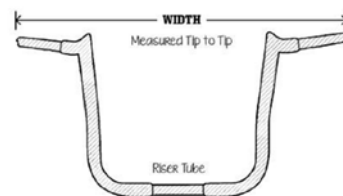

# NEW PRODUCTS

WE SUPPORT THE SPORT®

[WWW.PARTSEUROPE.EU](http://WWW.PARTSEUROPE.EU)

0601-5305

0601-5306

**PRE-WIRED MONKEY BAR MBB HANDLEBAR**

- The pre-wired option retains the OEM premium quality twist grip sensor
- Pre-Wired Monkey Bars come complete with internal switch wires and connectors installed
- The installed throttle side pull wire allows for easy twist grip sensor exchange
- Simple step by step instructions will guide you through the painless install
- All needed materials are included
- A standard Road Glide master cylinder clamp is required when installing 2015 and later OEM Monkey Bars on CVO models

SIZE	PULLBACK (MM)	WIDTH (MM)	RISE (MM)	CENTER WIDTH (MM)	BLACK	CHROME
8"	205	900	205	265	<b>0601-5305</b>	<b>0601-5306</b>
10"	205	900	255	265	<b>0601-5307</b>	<b>0601-5308</b>
12"	205	900	305	265	<b>0601-5309</b>	<b>0601-5310</b>
14"	205	900	355	265	<b>0601-5311</b>	<b>0601-5312</b>
16"	205	900	405	265	<b>0601-5313</b>	<b>0601-5314</b>

0601-5319

0601-5320

**PRE-WIRED MONKEY BAR OEM HANDLEBAR**

- The pre-wired option retains the OEM premium quality twist grip sensor
- Pre-Wired Monkey Bars come complete with internal switch wires and connectors installed
- The installed throttle side pull wire allows for easy twist grip sensor exchange
- Simple step by step instructions will guide you through the painless install
- All needed materials are included
- A standard Road Glide master cylinder clamp is required when installing 2015 and later OEM Monkey Bars on CVO models

SIZE	PULLBACK (MM)	WIDTH (MM)	RISE (MM)	CENTER WIDTH (MM)	BLACK	CHROME
10"	205	865	255	265	<b>0601-5315</b>	<b>0601-5316</b>
12"	205	890	305	265	<b>0601-5317</b>	<b>0601-5318</b>
14"	205	915	355	265	<b>0601-5319</b>	<b>0601-5320</b>
16"	205	925	405	265	<b>0601-5321</b>	<b>0601-5322</b>