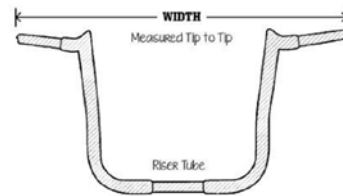

# NEW PRODUCTS

WE SUPPORT THE SPORT®

[WWW.PARTSEUROPE.EU](http://WWW.PARTSEUROPE.EU)

0601-5305

0601-5306

**PRE-WIRED MONKEY BAR MBB HANDLEBAR**

- The pre-wired option retains the OEM premium quality twist grip sensor
- Pre-Wired Monkey Bars come complete with internal switch wires and connectors installed
- The installed throttle side pull wire allows for easy twist grip sensor exchange
- Simple step by step instructions will guide you through the painless install
- All needed materials are included
- A standard Road Glide master cylinder clamp is required when installing 2015 and later OEM Monkey Bars on CVO models

SIZE	PULLBACK (MM)	WIDTH (MM)	RISE (MM)	CENTER WIDTH (MM)	BLACK	CHROME
8"	205	900	205	265	<b>0601-5305</b>	<b>0601-5306</b>
10"	205	900	255	265	<b>0601-5307</b>	<b>0601-5308</b>
12"	205	900	305	265	<b>0601-5309</b>	<b>0601-5310</b>
14"	205	900	355	265	<b>0601-5311</b>	<b>0601-5312</b>
16"	205	900	405	265	<b>0601-5313</b>	<b>0601-5314</b>

0601-5319

0601-5320

**PRE-WIRED MONKEY BAR OEM HANDLEBAR**

- The pre-wired option retains the OEM premium quality twist grip sensor
- Pre-Wired Monkey Bars come complete with internal switch wires and connectors installed
- The installed throttle side pull wire allows for easy twist grip sensor exchange
- Simple step by step instructions will guide you through the painless install
- All needed materials are included
- A standard Road Glide master cylinder clamp is required when installing 2015 and later OEM Monkey Bars on CVO models

SIZE	PULLBACK (MM)	WIDTH (MM)	RISE (MM)	CENTER WIDTH (MM)	BLACK	CHROME
10"	205	865	255	265	<b>0601-5315</b>	<b>0601-5316</b>
12"	205	890	305	265	<b>0601-5317</b>	<b>0601-5318</b>
14"	205	915	355	265	<b>0601-5319</b>	<b>0601-5320</b>
16"	205	925	405	265	<b>0601-5321</b>	<b>0601-5322</b>