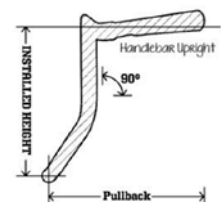

# NEW PRODUCTS

WE SUPPORT THE SPORT®

[WWW.PARTSEUROPE.EU](http://WWW.PARTSEUROPE.EU)

0601-5305

0601-5306

**PRE-WIRED MONKEY BAR MBB HANDLEBAR**

- The pre-wired option retains the OEM premium quality twist grip sensor
- Pre-Wired Monkey Bars come complete with internal switch wires and connectors installed
- The installed throttle side pull wire allows for easy twist grip sensor exchange
- Simple step by step instructions will guide you through the painless install
- All needed materials are included
- A standard Road Glide master cylinder clamp is required when installing 2015 and later OEM Monkey Bars on CVO models

SIZE	PULLBACK (MM)	WIDTH (MM)	RISE (MM)	CENTER WIDTH (MM)	BLACK	CHROME
8"	205	900	205	265	<b>0601-5305</b>	<b>0601-5306</b>
10"	205	900	255	265	<b>0601-5307</b>	<b>0601-5308</b>
12"	205	900	305	265	<b>0601-5309</b>	<b>0601-5310</b>
14"	205	900	355	265	<b>0601-5311</b>	<b>0601-5312</b>
16"	205	900	405	265	<b>0601-5313</b>	<b>0601-5314</b>

0601-5319

0601-5320

**PRE-WIRED MONKEY BAR OEM HANDLEBAR**

- The pre-wired option retains the OEM premium quality twist grip sensor
- Pre-Wired Monkey Bars come complete with internal switch wires and connectors installed
- The installed throttle side pull wire allows for easy twist grip sensor exchange
- Simple step by step instructions will guide you through the painless install
- All needed materials are included
- A standard Road Glide master cylinder clamp is required when installing 2015 and later OEM Monkey Bars on CVO models

SIZE	PULLBACK (MM)	WIDTH (MM)	RISE (MM)	CENTER WIDTH (MM)	BLACK	CHROME
10"	205	865	255	265	<b>0601-5315</b>	<b>0601-5316</b>
12"	205	890	305	265	<b>0601-5317</b>	<b>0601-5318</b>
14"	205	915	355	265	<b>0601-5319</b>	<b>0601-5320</b>
16"	205	925	405	265	<b>0601-5321</b>	<b>0601-5322</b>