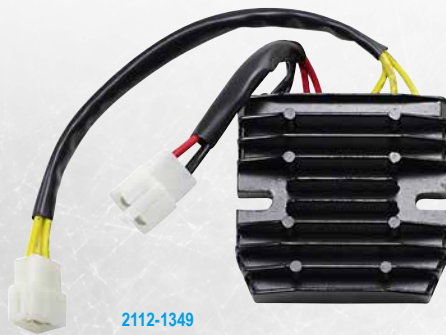

**PARTS
EUROPE**

**NEW
PRODUCTS**

RICK'S
MOTORSPORT
ELECTRICS

NOW AVAILABLE

LITHIUM-ION BATTERY-COMPATIBLE RECTIFIER/REGULATORS

WE SUPPORT THE SPORT®

WWW.PARTSEUROPE.EU

DRAG
Specialties

**LITHIUM-ION
BATTERY-COMPATIBLE
RECTIFIER/REGULATORS**

- Designed with the proper voltage set point to work with Lithium-Ion batteries
- One year replacement warranty
- Made with OE plug ends whenever possible
- Standard rec/regs can cause over heating/melting issues with Lithium-Ion batteries; always consult the battery manufacturer for the recommended voltage set point

NOTE: Not for use with standard lead acid batteries.

FITS MODEL	PART #
APRILIA	
ETV1000 Caponord 01-07	2112-1348
RST Futura 01-04	2112-1348
RSV4 (all models) 10-18	2112-1351¹
Tuono V4 11-19	2112-1351¹
RSV4 Factory/RR 19	2112-1351¹
DUCATI	
620 Monster 02-06	2112-1352¹
620 Multistrada (all models) 06	2112-1352¹
620 Sport/Super Sport 03	2112-1352¹
695 Monster 07-08	2112-1352¹
748 Super Bike 99	2112-1349¹
748 Super Bike (all models) 00	2112-1352¹
749 Super Bike (all models) 03-07	2112-1349¹
750 Monster 02	2112-1352¹
800 Monster/S2R 03-07	2112-1352¹
800SS 03-05	2112-1352¹
848 Street Fighter 12-13	2112-1349¹
848 Super Bike/EVO 08-12	2112-1349¹
900 Monster 98-00	2112-1349¹
900 Monster S4 01-02	2112-1352¹
999 Super Bike (all models) 03-07	2112-1349¹
1000 MultiStrada (all models) 03-04	2112-1349¹
1000 MultiStrada (all models) 05-06	2112-1352¹
1000 Sport Classic (all models) 06	2112-1349¹
1000 Monster/SR2 03-08	2112-1352¹
1000 Monster S4R (all models) 03-08	2112-1352¹
1000 Sport Classic (all models)	2112-1352¹