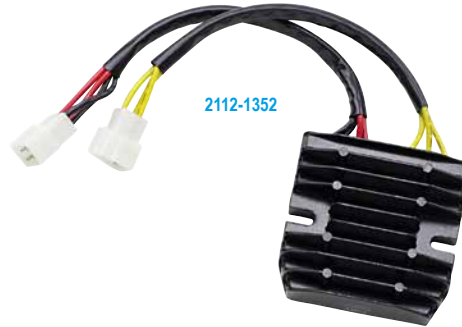

**PARTS
EUROPE**

**NEW
PRODUCTS**

RICK'S
MOTORSPORT
ELECTRICS

NOW AVAILABLE

LITHIUM-ION BATTERY-COMPATIBLE RECTIFIER/REGULATORS

WE SUPPORT THE SPORT®

WWW.PARTSEUROPE.EU

DRAG
Specialties

**LITHIUM-ION
BATTERY-COMPATIBLE
RECTIFIER/REGULATORS**

- Designed with the proper voltage set point to work with Lithium-Ion batteries
- One year replacement warranty
- Made with OE plug ends whenever possible
- Standard rec/regs can cause over heating/melting issues with Lithium-Ion batteries; always consult the battery manufacturer for the recommended voltage set point

NOTE: Not for use with standard lead acid batteries.

FITS MODEL	PART #
APRILIA	
ETV1000 Caponord 01-07	2112-1348
RST Futura 01-04	2112-1348
RSV4 (all models) 10-18	2112-1351¹
Tuono V4 11-19	2112-1351¹
RSV4 Factory/RR 19	2112-1351¹
DUCATI	
620 Monster 02-06	2112-1352¹
620 Multistrada (all models) 06	2112-1352¹
620 Sport/Super Sport 03	2112-1352¹
695 Monster 07-08	2112-1352¹
748 Super Bike 99	2112-1349¹
748 Super Bike (all models) 00	2112-1352¹
749 Super Bike (all models) 03-07	2112-1349¹
750 Monster 02	2112-1352¹
800 Monster/S2R 03-07	2112-1352¹
800SS 03-05	2112-1352¹
848 Street Fighter 12-13	2112-1349¹
848 Super Bike/EVO 08-12	2112-1349¹
900 Monster 98-00	2112-1349¹
900 Monster S4 01-02	2112-1352¹
999 Super Bike (all models) 03-07	2112-1349¹
1000 MultiStrada (all models) 03-04	2112-1349¹
1000 MultiStrada (all models) 05-06	2112-1352¹
1000 Sport Classic (all models) 06	2112-1349¹
1000 Monster/SR2 03-08	2112-1352¹
1000 Monster S4R (all models) 03-08	2112-1352¹
1000 Sport Classic (all models)	2112-1352¹