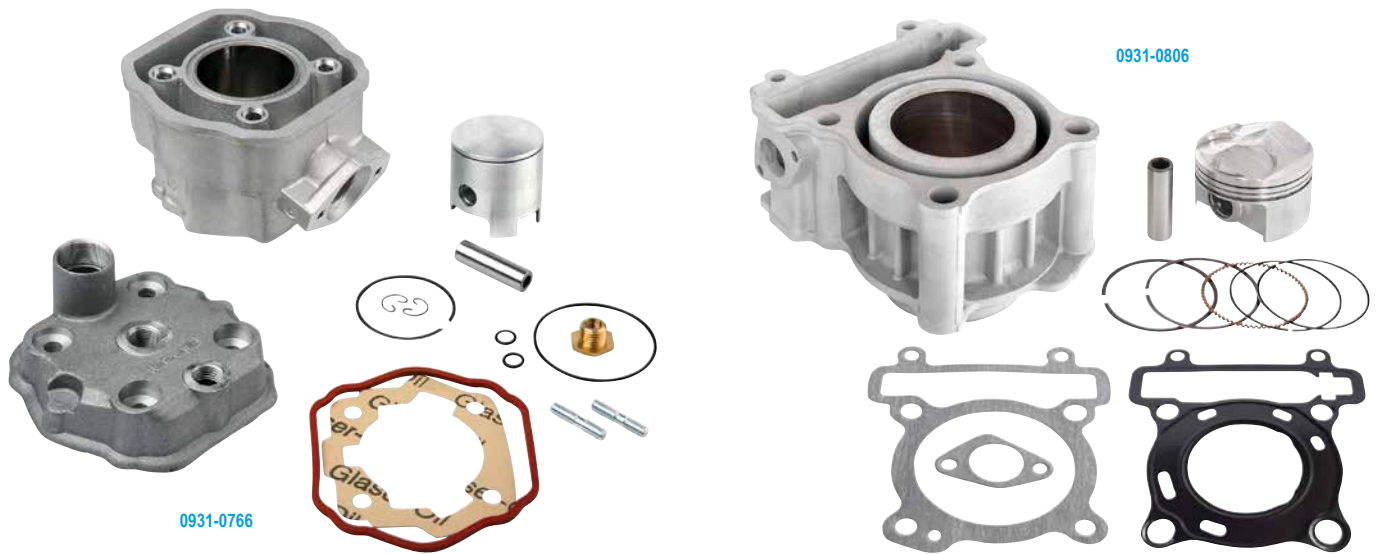

CYLINDER AND PISTON KITS

- Kits for replacing a piston or complete cylinder
- Airsal aluminum cylinders feature Scanimet coating (nickel and silicon carbide) for greater durability and heat resistance
- Cylinder kit contains: aluminum cylinder, head, piston and gasket set
- Piston kit contains aluminum cylinder, piston and gasket set
- Replacement ring sets and gaskets available separately

FITS MODEL	ENGINE TYPE	DIAMETER (MM)	DISPLACEMENT (CC)	CYLINDER KITS PART#	PISTON KITS PART#	RING SETS PART#	NUMBER OF RINGS	GASKETS PART#
ADLY								
Thunder Bike 50	Minarelli Horizontal AC	40	49,2	0931-0772	0910-5340	0912-0783	2	0934-6268
		40	49,2	0931-0778¹	0910-5346	0912-0789	2	0934-6274
		46	65	0931-0773	0910-5341	0912-0784	2	0934-6269
		47,6	69,7	0931-0779¹	0910-5347	0912-0790	1	0934-6275
APRILIA								
Amico 50, Amico GL 50, Amico Sport 50, SR 50 92-94	Minarelli Vertical AC	40	49,2	0931-0774	0910-5342	0912-0785	2	0934-6270
		40	49,2	0931-0780¹	0910-5348	0912-0791	2	0934-6276
		46	65	0931-0775	0910-5343	0912-0786	2	0934-6271
		47,6	69,7	0931-0781¹	0910-5349	0912-0792	1	0934-6277
Gulliver 50 AC, Rally 50 AC, Scarabeo 50 AC, Sonic 50 AC, SR 50 AC 94-97, SR 50 LC 00-19	Minarelli Horizontal AC	40	49,2	0931-0772	0910-5340	0912-0783	2	0934-6268
		40	49,2	0931-0778¹	0910-5346	0912-0789	2	0934-6274
		46	65	0931-0773	0910-5341	0912-0784	2	0934-6269
		47,6	69,7	0931-0779¹	0910-5347	0912-0790	1	0934-6275
Gulliver 50 LC, Rally 50 LC, Sonic 50 LC, Area 51 LC, SR 50 Netscaper, SR 50 Stealth, SR 50 LC 94-97, R 50 Racing (before 2000)	Minarelli Horizontal LC	40	49,2	0931-0760	0910-5328	0912-0771	1	0934-6256
		47,6	69,7	0931-0761	0910-5329	0912-0772	1	0934-6257
RS 50 06-19, RX Enduro 50 06-19, SX SM 50 06-19	Derbi Euro 3	39,9	50	0931-0766	0910-5334	0912-0777	1	0934-6262
		39,9	50	0931-0791²	0910-5362	0912-0805	2	0934-6290
		39,9	50	0931-0767³	0910-5335	0912-0778	2	0934-6263
		47	69,4	0931-0792²	0910-5363	0912-0806	2	0934-6291
		48	72,4	0931-0768	0910-5336	0912-0779	1	0934-6264
		50	76,6	0931-0771	0910-5339	0912-0782	2	0934-6267
		50	78,5	0931-0769³	0910-5337	0912-0780	1	0934-6265
RX 50, MX 50, RS 50 (before 2006)	Minarelli AM6	40,3	49	0931-0776	0910-5344	0912-0787	2	0934-6272
		40,3	49,7	0931-0793²	0910-5364	0912-0807	2	0934-6292
		48	70,5	0931-0777	0910-5345	0912-0788	1	0934-6273
		48	70,5	0931-0794²	0910-5365	0912-0808	2	0934-6293
		48	70,5	0931-0782³	0910-5350	0912-0793	2	0934-6278
		50	76,6	0931-0784	0910-5352	0912-0795	2	0934-6280
		50	76,6	0931-0783³	0910-5351	0912-0794	1	0934-6279
		50	76,6	0931-0758	0910-5326	0912-0769	1	0934-6254
SR 50 Racing (after 07/2003), SR 50 Sport (after 07/2003), SR 50 Funmaster LC (after 07/2003), SR 50 R 05-19, SR 50 Street LC (after 08/2004)	Piaggio LC	40	49,2	0931-0758	0910-5326	0912-0769	1	0934-6254
		47,6	69,7	0931-0759	0910-5327	0912-0770	1	0934-6255

All part numbers in **BOLD BLUE** are new for this year

14.02.2019