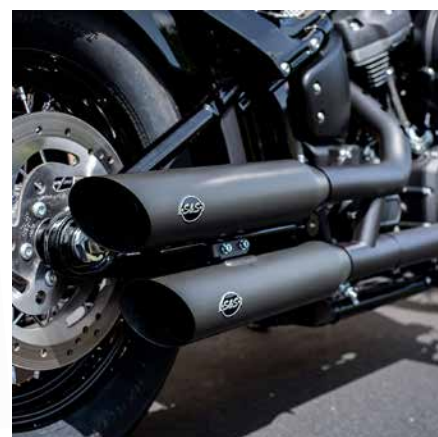

WWW.PARTSEUROPE.EU

1801-1382

1801-1383

1801-1380

1801-1379

GRAND NATIONAL® EC EURO 4 SLIP-ON MUFFLERS

- Race-inspired Grand National end caps
- All hardware included
- Sold in pairs
- Made in USA

COLOUR/FINISH	CERTIFICATION	SIZE	PART #
18-19 FAT BOB FXFB/S			
Black w/ black end caps	EURO 4	4"	1801-1379
18-19 DELUXE FLDE HERITAGE FLHC/S			
Chrome w/ black end caps	EURO 4	3.25"	1801-1380
18-19 LOW RIDER FXLR STREET BOB FXBB FAT BOY FLFB/S BREAKOUT FXBR/S SLIM FLSL			
Chrome w/ black end caps	EURO 4	3.25"	1801-1382
Black w/ black end caps	EURO 4	3.25"	1801-1383

1801-1381

1801-1385

1801-1385

SLASH-CUT EC EURO 4 SLIP-ON MUFFLERS

- Classic slash cut styling
- High temp Chrome finish
- All hardware gaskets included
- Made in USA

COLOUR/FINISH	CERTIFICATION	SIZE	PART #
18-19 DELUXE FLDE HERITAGE FLHC/S			
Chrome	EURO 4	3.25"	1801-1381
18-19 LOW RIDER FXLR STREET BOB FXBB FAT BOY FLFB/S BREAKOUT FXBR/S SLIM FLSL			
Chrome	EURO 4	3.25"	1801-1384
Black Ceramic	EURO 4	3.25"	1801-1385