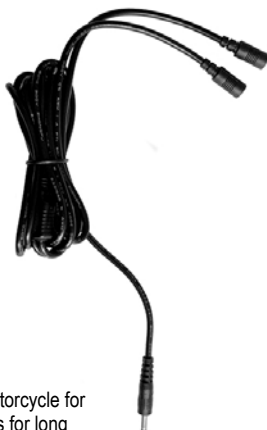

## NETWORK CHARGER

- Replacement for WarmMe heated clothing (vest, gloves and socks)

| DESCRIPTION     | PART #           |
|-----------------|------------------|
| Network Charger | <b>3807-0472</b> |

## AUTO AND MOTORCYCLE LIGHTER POWER

- Power supply, with 12V car/motorcycle lighter, for direct power for WarmMe Heated Clothing

**3807-0470**

**3807-0471**

| DESCRIPTION                       | PART #           |
|-----------------------------------|------------------|
| Auto and Motorcycle Lighter Power | <b>3807-0470</b> |
| Car / Bike Adapter                | <b>3807-0471</b> |

## "Y" CABLE FOR GLOVES SUPPLY

- "Y" cable for connection to car/motorcycle for continuous power supply of gloves for long journeys, length 1,3 m

| DESCRIPTION                 | PART #           |
|-----------------------------|------------------|
| "Y2 Cable for Gloves Supply | <b>3807-0473</b> |