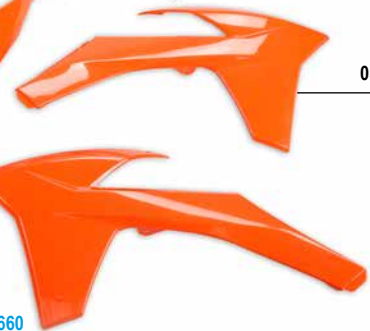

NOTE: Fork guards not included in the body kits, they are sold seperately:

- 0412-0156 Fork guard, Black;
- 0412-0157 Fork guard, Orange;
- 0412-0230 Fork guard, White

1403-0364

1403-1011

0403-2660

0520-0977