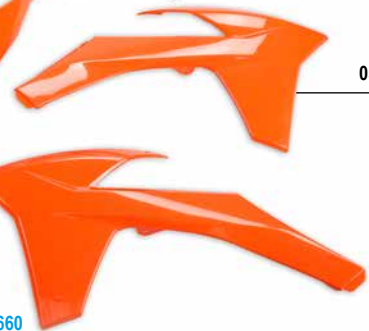

NOTE: Fork guards not included in the body kits, they are sold seperately:

- 0412-0156 Fork guard, Black;
- 0412-0157 Fork guard, Orange;
- 0412-0230 Fork guard, White

1403-0364

1403-1011

0403-2660

0520-0977