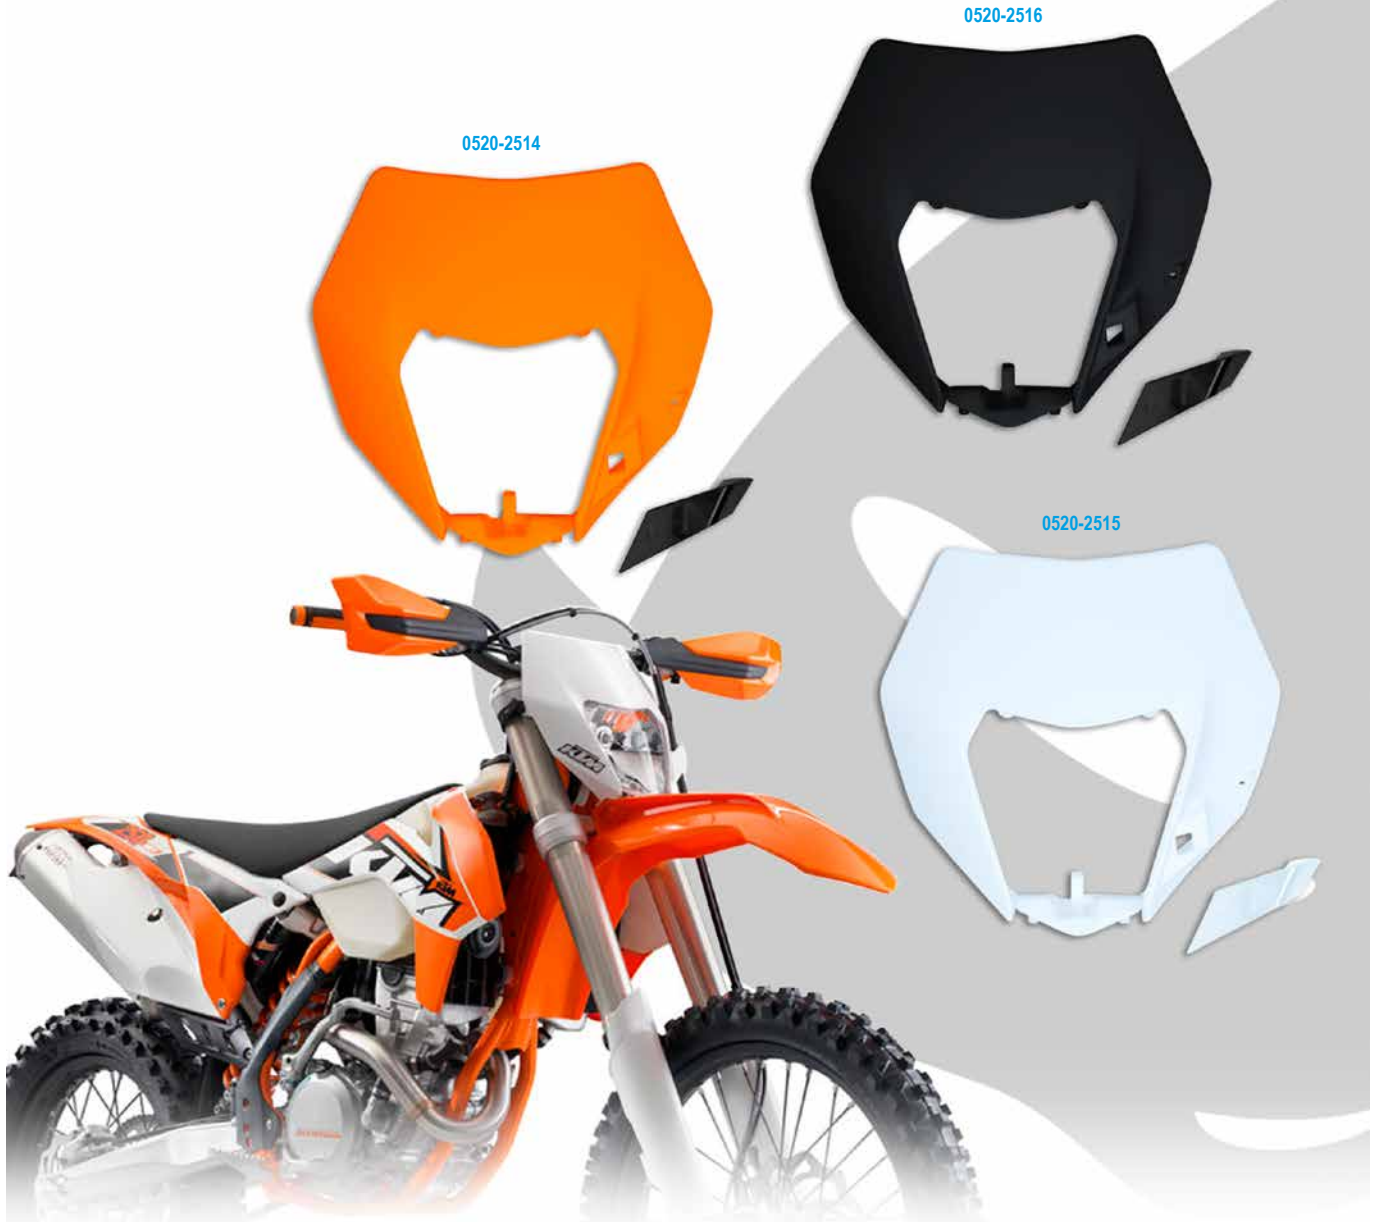

FOR KTM ENDURO EXC 14-16

REPLACEMENT PLASTIC FOR OEM HEADLIGHT

DESCRIPTION	PART #	DESCRIPTION	PART #
Black	0520-2516	Orange	0520-2514
White	0520-2515		

All part numbers in **BOLD BLUE** are new for this year

05.09.2018